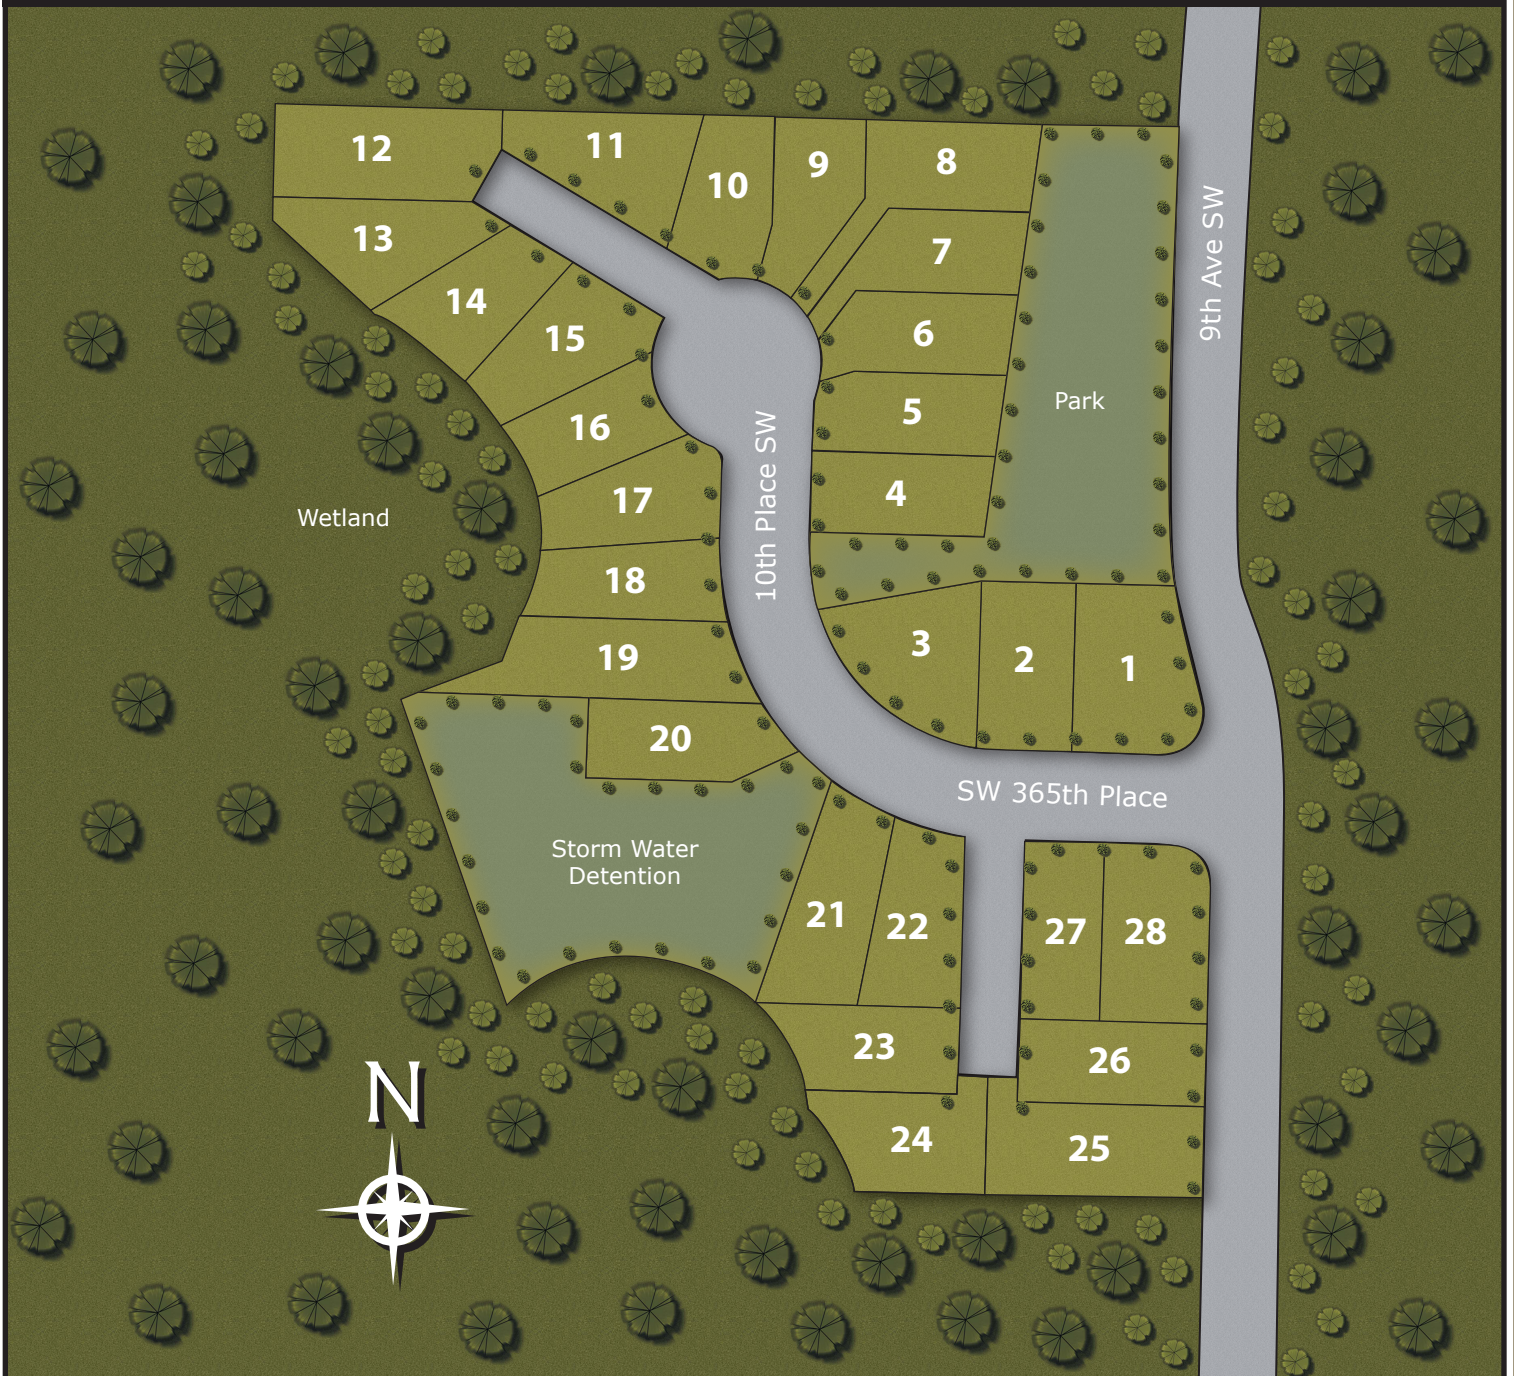

Brighton Park

Federal Way

From Southbound I-5: Take Exit 142B (S 348th St). Turn right on S 348th St. Turn left onto 1st Ave S. Turn right on S 356th St. Turn left on 8th Ave SW which become 9th Ave SW. Turn left on SW 365th Place into Brighton Park.

Contact Corinne Lombardo
253.661.5264
corinne@windermere.com

Information deemed reliable but not guaranteed by agent or seller. Buyer to verify. Neither seller nor Agent warrant square footage information. Buyer to verify to own satisfaction.